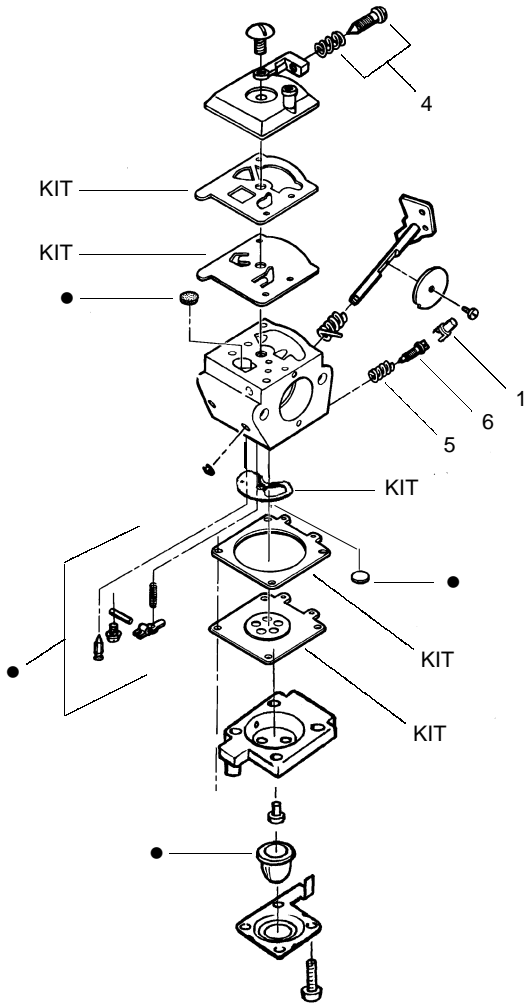

Carburetor Assembly Kits

WA223-#530069642 - Type 1