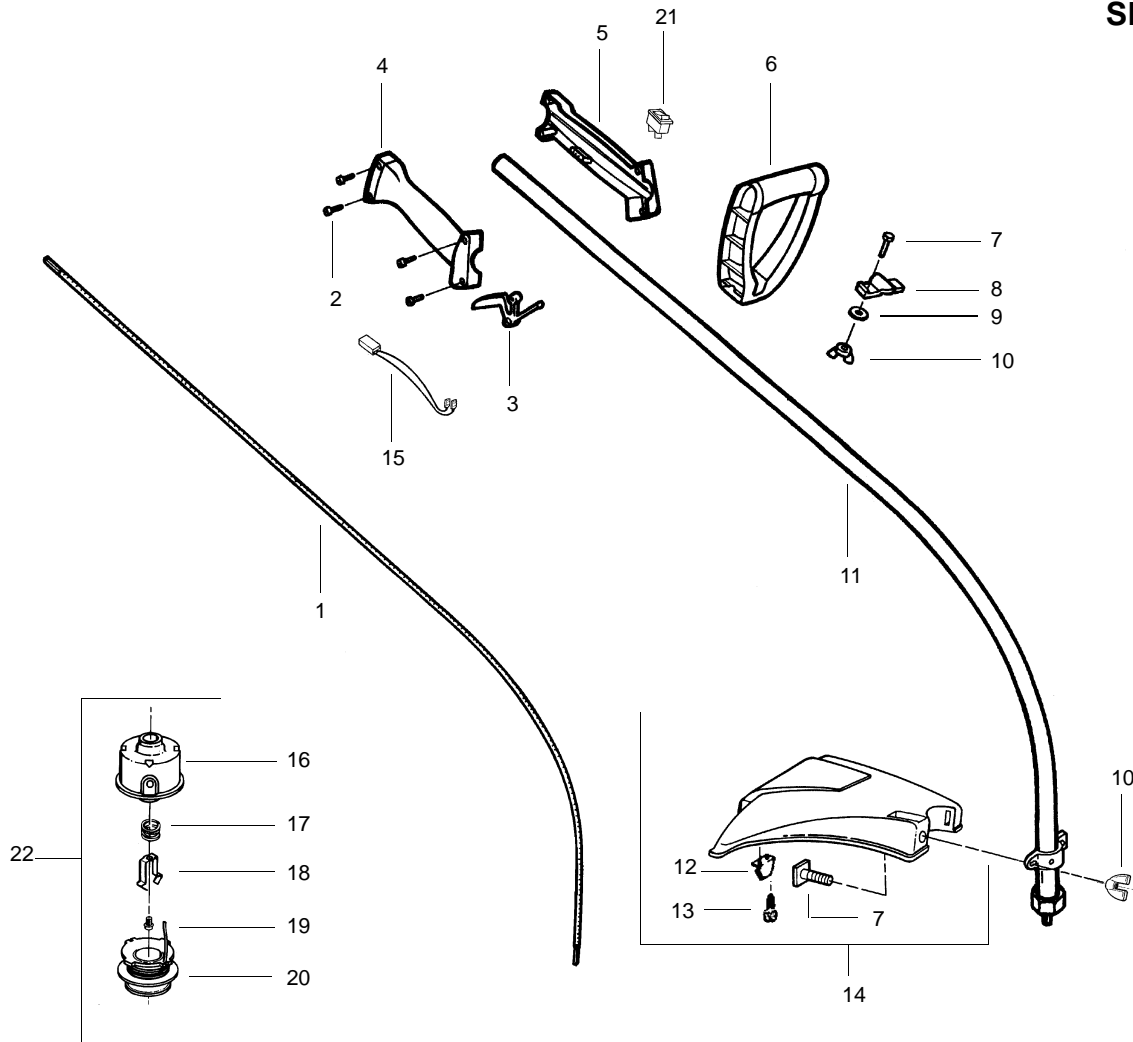

**SPAREPARTS
530084213**

Ref.	Part No.	Description	Ref.	Part No.	Description
1.	530095613	Drive Shaft—45"	14.	530069686	Shield Kit (Incl. 7, 10, 12 & 13)
2.	530016273	Screw—Throttle Hsg.	15.	530049072	Switch & Wire Ass'y.
3.	530038682	Trigger	16.	530069690	Hub Ass'y. w/Arbor
4.	530038581	Throttle Hsg. (Right)	17.	530401464	Spring Compression
5.	530095382	Throttle Hsg. (Left)	18.	530401466	Clip—Retainer
6.	530038708	Assist Handle	19.	530401467	Screw w/Washer—Head
7.	530015820	Bolt—Handle/Shield	20.	952715573	Spool w/Line
8.	530094742	Clamp— Assist Handle	21.	530069572	Switch Kit
9.	530092062	Washer—Handle	22.	952715575	Cutting Head (Incl. 16—20)
10.	530016118	Wingnut			
11.	530069883	Drive Shaft Hsg. Ass'y			
12.	530052287	Line Limiter			
13.	530015814	Screw			
				Not Shown	
				530083870	Operator Manual

Ref.	Part No.	Description
1.	530038404	Limiter Cap
2.	-	Carburetor Repair Kit (● Indicates Contents)
	530069839	WA223
	530069842	WA224 & WA226
3.	-	Gasket/Diaphragm Kit (KIT= Indicates Contents)
	530069844	WA223, WA224 & WA226
4.	530035296	Idle Screw & Spring Kit
5.	530035342	Low Speed Spring
6.	530035341	Low Speed Needle