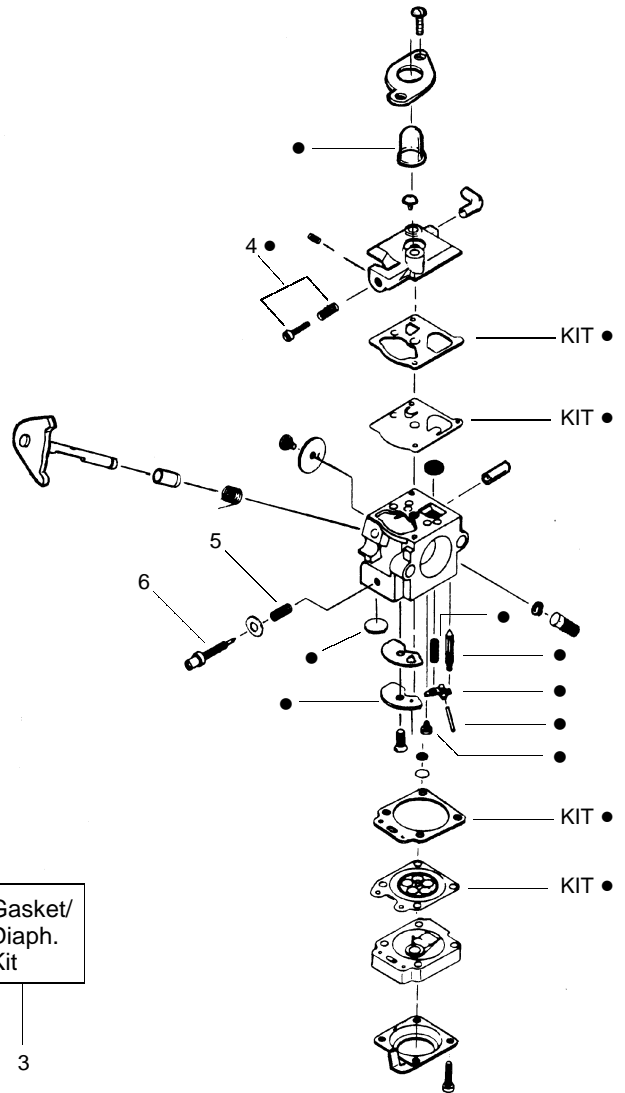

WA224-#530069770 - Type 2

WA226-#530069754 - Type 3

Carb.
Repair
Kit

Gasket/
Diaph.
Kit

2

3

Ref.	Part No.	Description
1.	530038404	Limiter Cap
2.	-	Carburetor Repair Kit (● Indicates Contents)
	530069839	WA223
	530069842	WA224 & WA226
3.	-	Gasket/Diaphragm Kit (KIT= Indicates Contents)
	530069844	WA223, WA224 & WA226
4.	530035296	Idle Screw & Spring Kit
5.	530035342	Low Speed Spring
6.	530035341	Low Speed Needle