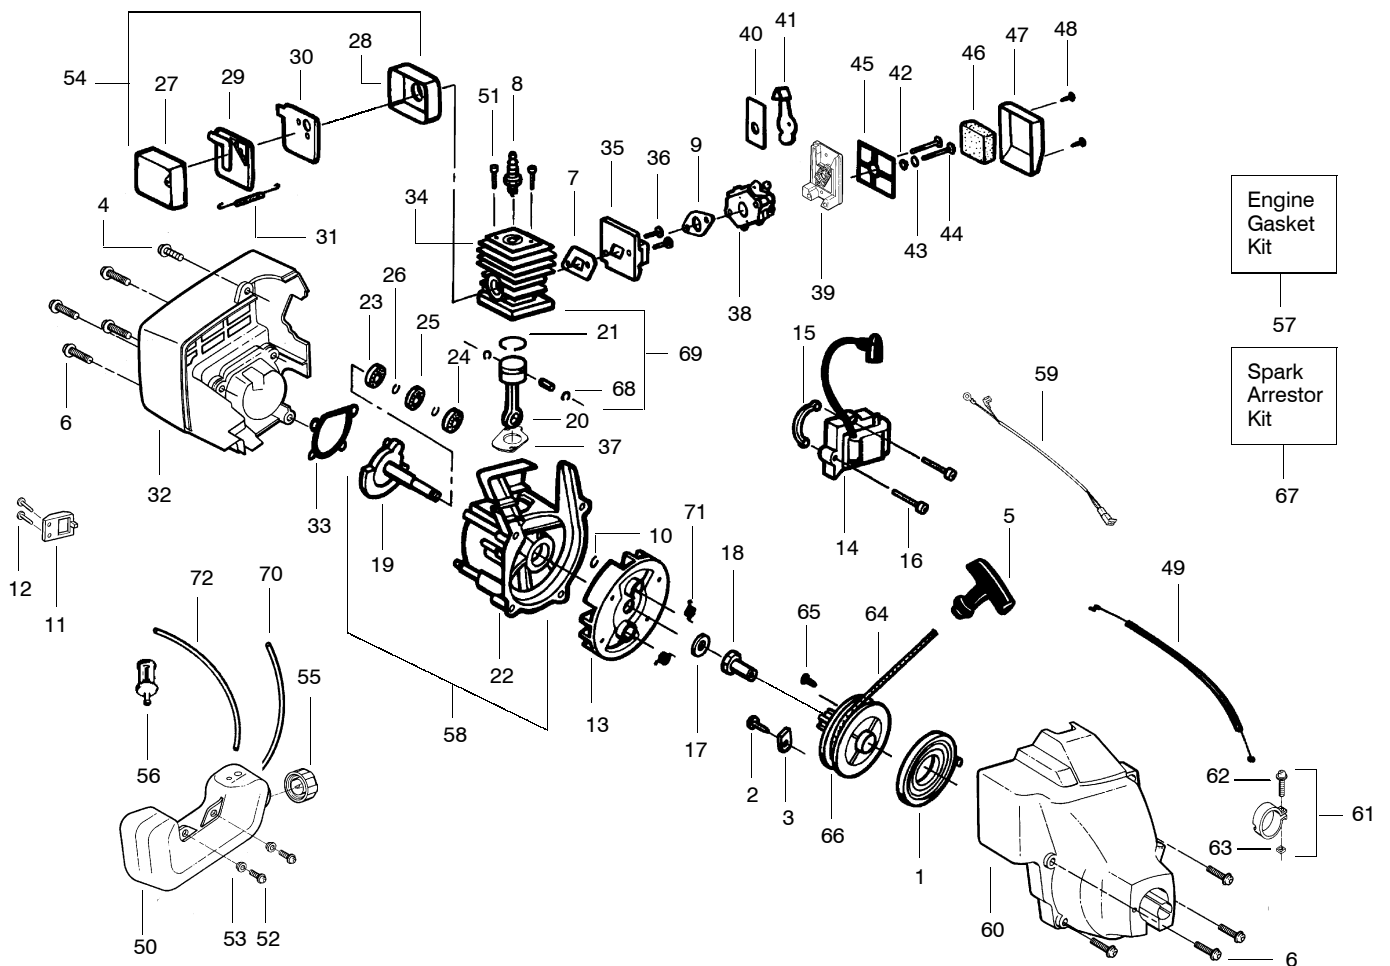

Ref.	Part No.	Description	Ref.	Part No.	Description	Ref.	Part No.	Description
1.	530042085	Starter Spring	28.	530036577	Muffler Cover	52.	530015814	Screw—Fuel Tank
2.	530015775	Screw—Pulley	29.	530038602	Muffler Baffle—Exit	53.	530016131	Washer— Fuel Tank
3.	530027523	Retainer	30.	530036579	Muffler Baffle—First	54.	530069660	Muffler Kit
4.	530015934	Screw—Shrd/Fan Hsg.	31.	530016197	Muffler Spring	55.	530014347	Fuel Cap Ass'y.
5.	530027569	Starter Handle	32.	530049283	Rear Shroud	56.	530095646	Fuel Pickup Ass'y.
6.	530015810	Screw	33.	530019181	Gasket—C'case/Shroud	57.	530069616	Engine Gasket Kit (Incl. 7,9,33,37)
7.	530019233	Gasket—Cyl/Carb Adpt	34.	530069687	Cylinder Kit	58.	530014729	C'case & C'shaft Assy. (Incl. 10,19,22–26)
8.	530030075	Spark Plug (RCJ 8Y)	35.	530047659	Carb. Adaptor	59.	530049018	Wiring Harness Ass'y.
9.	530019194	Gasket—Carb.	36.	530016014	Screw	60.	530069798	Fan Housing Ass'y.
10.	530015945	Retainer Ring—C'case	37.	530019223	Gasket—Cylinder	61.	530038720	Nose Cone Clamp Ass'y. (Incl. 62 & 63)
11.	530037045	Muffler Guard	38.	—	Carburetor Ass'y. Kit	62.	530015650	Screw—Nose Cone
12.	530015675	Screw		530069642	WA—223 Type 1	63.	530016124	Nut—Nose Cone
13.	530039149	Flywheel Ass'y.		530069770	WA—224 Type 2	64.	530069232	Rope Kit
14.	530052266	Ignition Module		530069754	WA—226 Type 3 (Includes Limiter Cap)	65.	530016080	Screw—Rope Retain.
15.	530036145	Spacer— Ignit. Module	39.	530052431	Air Box	66.	530069400	Starter Pulley Kit (Incl. 65)
16.	530015954	Screw	40.	530038747	Choke Plate	67.	530069380	Spark Arrestor Kit
17.	530015828	Washer—Flat	41.	530038686	Choke Shutter	68.	530015162	Piston Pin Retainer
18.	530038604	Drive Coupling	42.	530015254	Washer	69.	530069613	Piston Kit (Incl. 21, 68 & Pin)
19.	530014532	Crankshaft Ass'y.	43.	530015852	Choke Spacer	70.	530069216	Fuel Line Kit (Large)
20.	530069615	Connecting Rod Ass'y.	44.	530015887	Screw	71.	530016191	Starter Dog Spring
21.	530029924	Piston Ring	45.	530036569	Filter Plate	72.	530069247	Fuel Line Kit (Small)
22.	530014861	Crankcase Ass'y. (Incl 23–26)	46.	530036575	Air Filter Foam			
23.	530032125	Inner Bearing	47.	530036568	Air Filter Cover			
24.	530032124	Outer Bearing	48.	530015957	Screw—Air Box			
25.	530019179	C'case Seal	49.	530036744	Throttle Cable Ass'y.			
26.	530015941	Retain. Ring—C'shaft	50.	530049296	Fuel Tank Ass'y			
27.	530036578	Muffler Body	51.	530015953	Screw—Cylinder